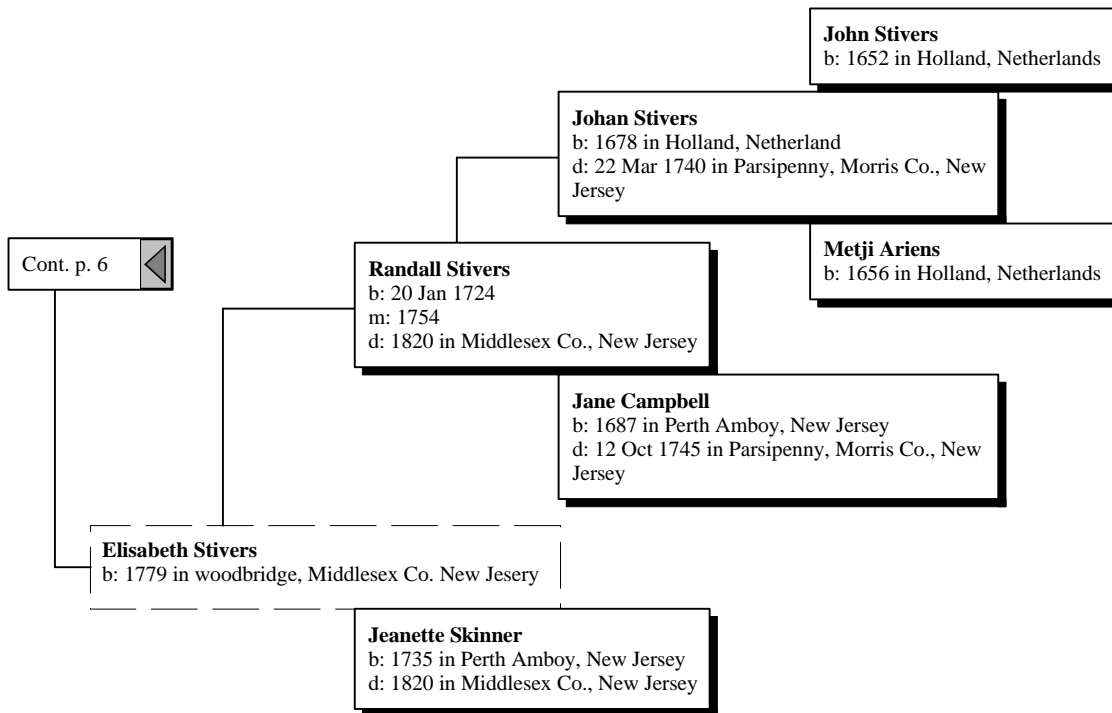

Ancestors of Edwin Lester Compton