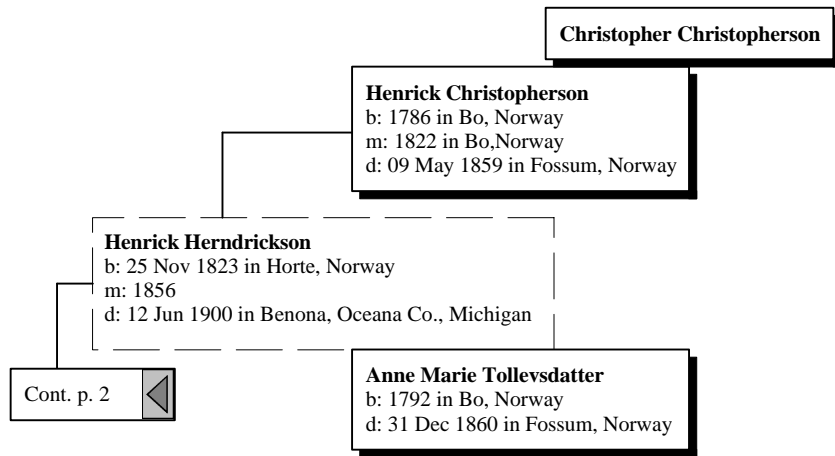

## Ancestors of Edwin Lester Compton

### *Ancestors of Edwin Lester Compton*

*Ancestors of Edwin Lester Compton*

## *Ancestors of Edwin Lester Compton*

*Ancestors of Edwin Lester Compton*

## *Ancestors of Edwin Lester Compton*

*Ancestors of Edwin Lester Compton*

Cont. p. 3 

**Peter Peterson**

b: 06 Apr 1787 in Maryland twp., Otsego Co., New York

m: Feb 1804 in Maryland twp., Otsego Co., New York