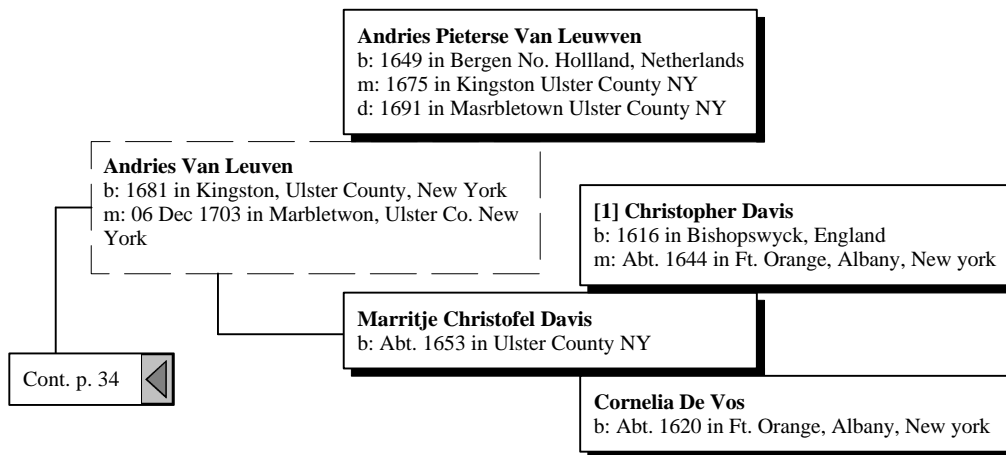

Ancestors of Mary Ann Howe