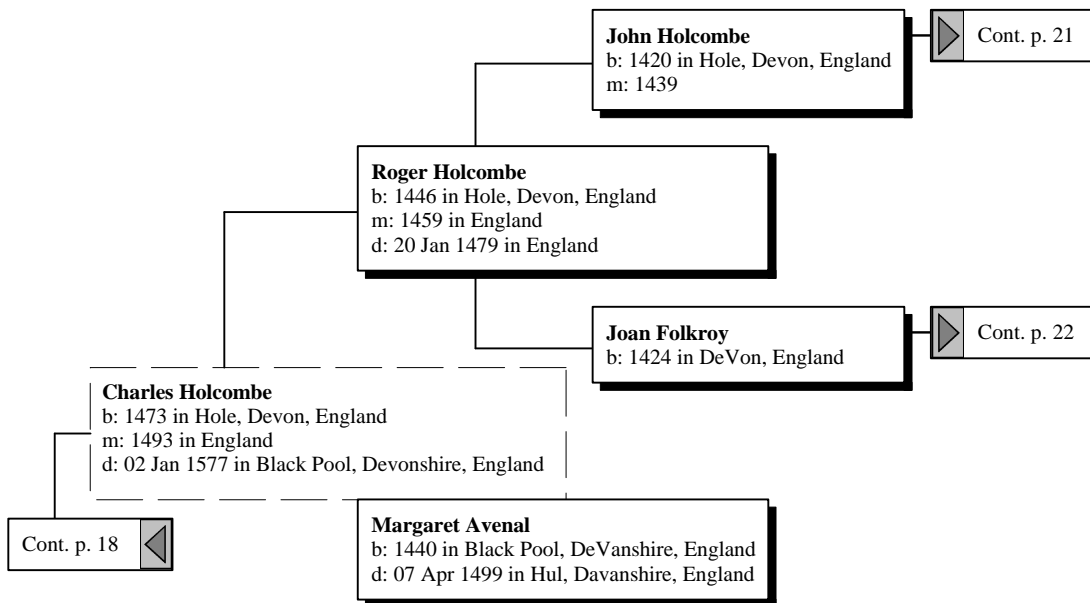

Ancestors of Edwin Lester Compton