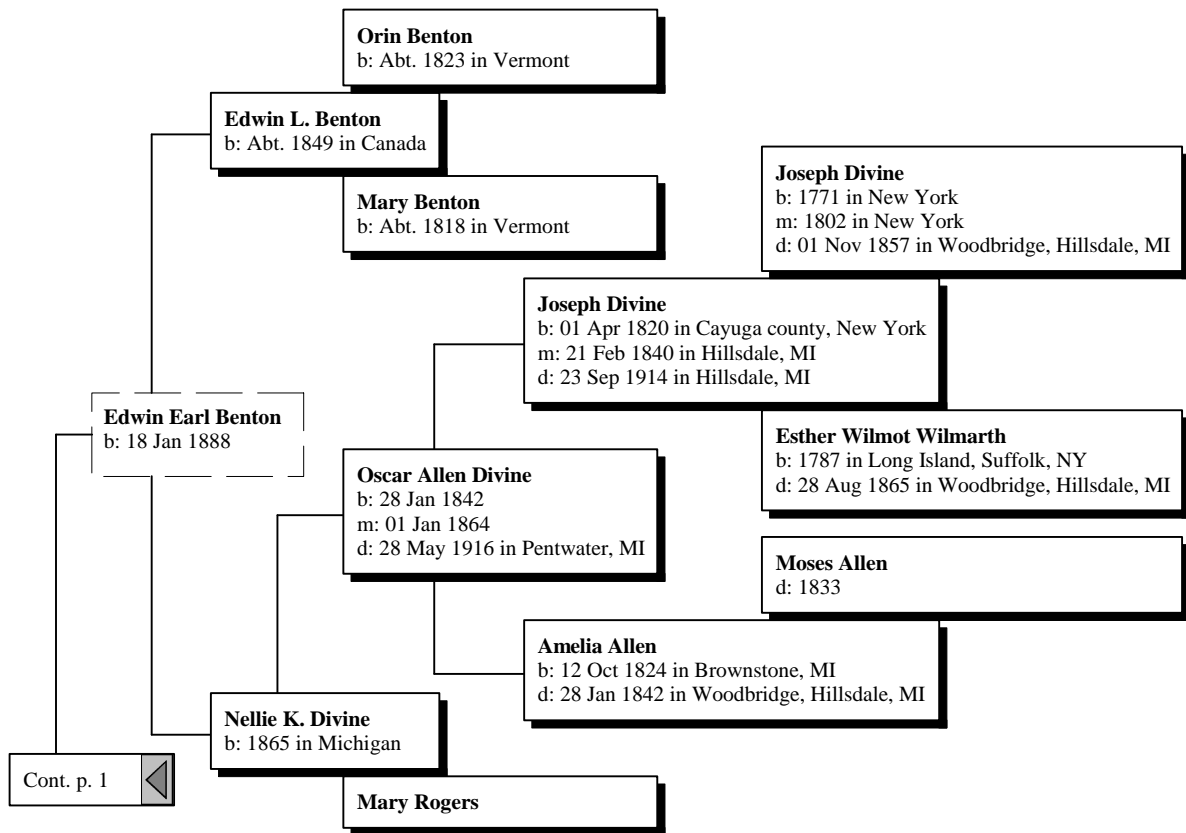

Ancestors of Edwin Lester Compton