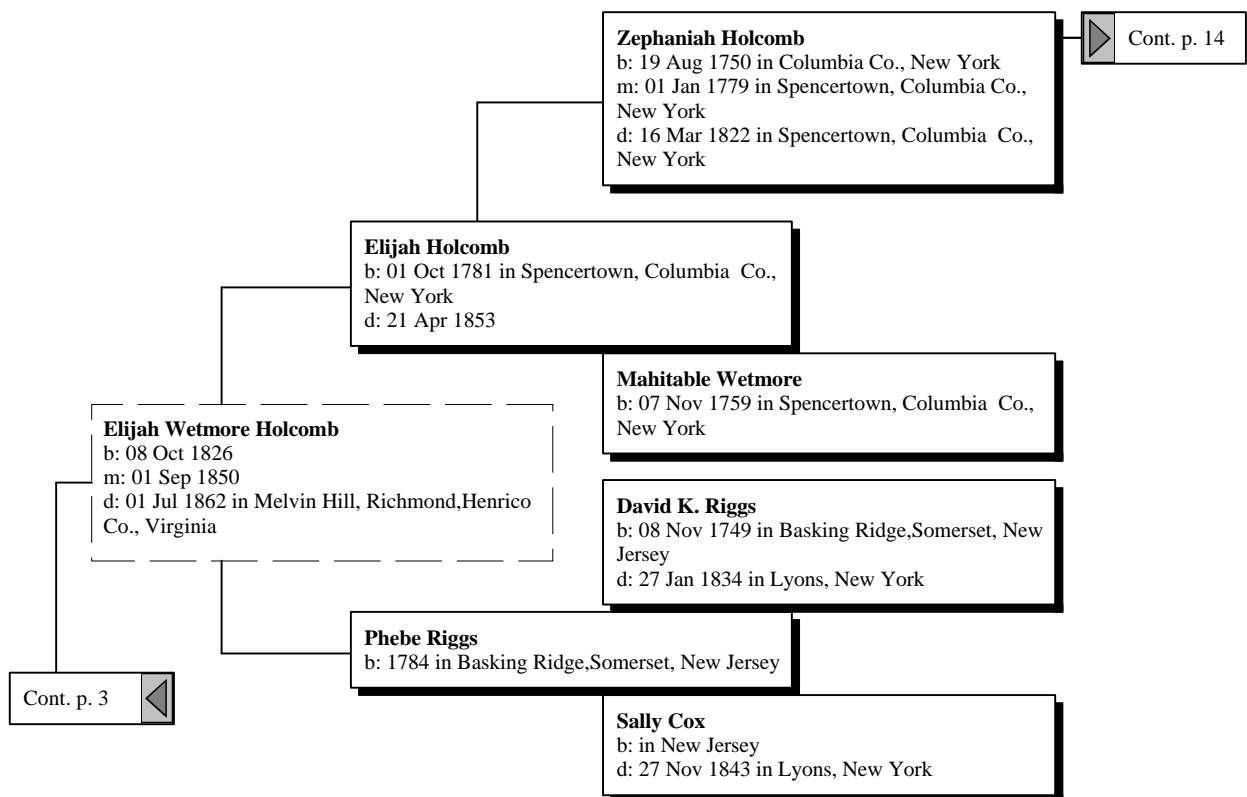

### *Ancestors of Edwin Lester Compton*

*Ancestors of Edwin Lester Compton*

## *Ancestors of Edwin Lester Compton*

*Ancestors of Edwin Lester Compton*

## *Ancestors of Edwin Lester Compton*

*Ancestors of Edwin Lester Compton*

Cont. p. 3 

**Peter Peterson**

b: 06 Apr 1787 in Maryland twp., Otsego Co., New York

m: Feb 1804 in Maryland twp., Otsego Co., New York